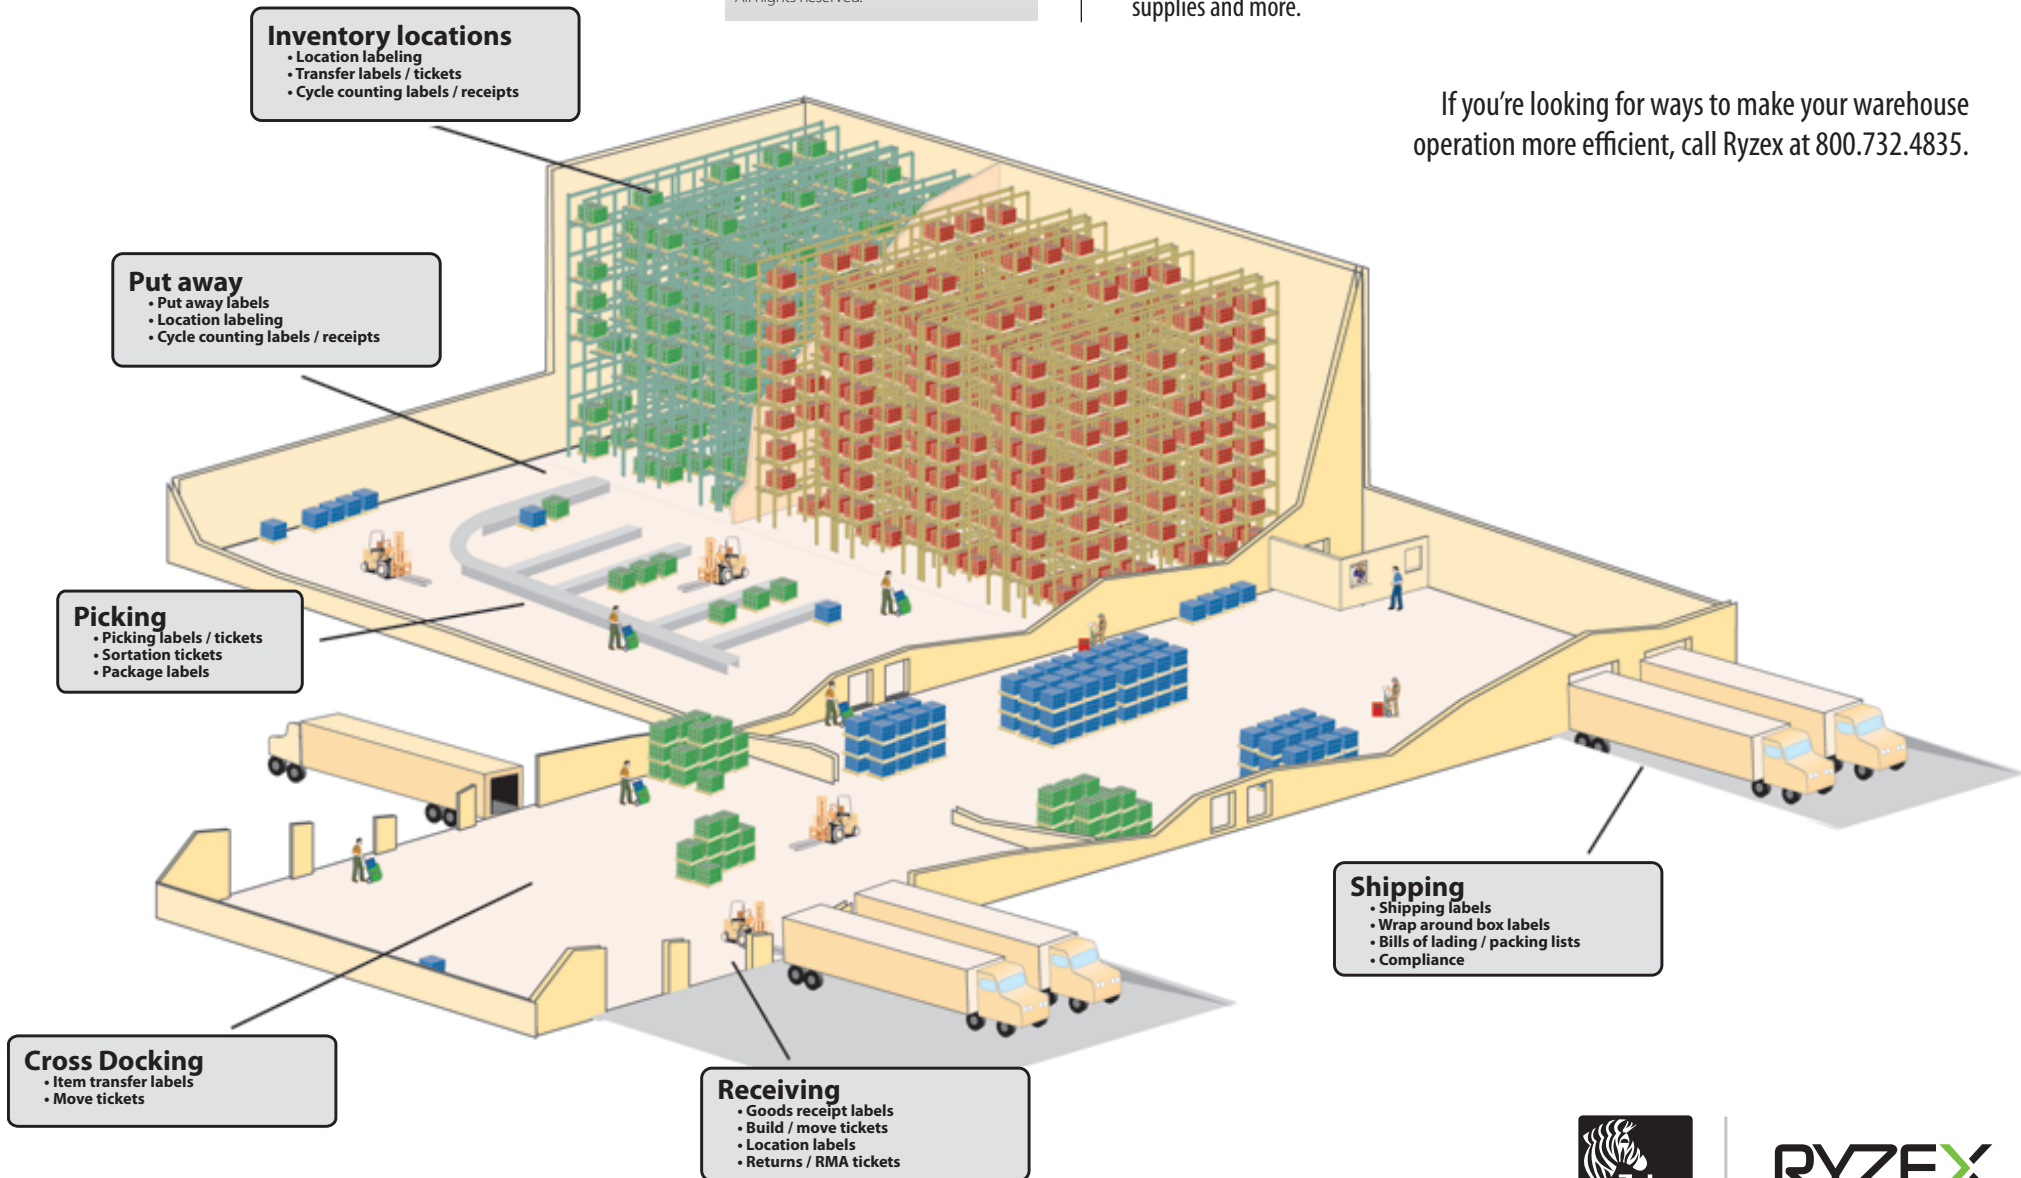

RYZEX

4600 Ryzex Way
Bellingham, WA 98226
800.729.6867
www.ryzex.com

© 2008 Ryzex® is a registered trademark.
Zebra® is a registered trademark of ZIH Corp.
All Rights Reserved.

Printing Solutions for the Entire Warehouse

Are all areas of your warehouse equipped to print their own labels, tickets, and receipts?
Are you able to offer on-demand printing for when it's needed most? Ryzex has solutions that cover *all* your warehouse printing needs, from wall to wall, from shipping to receiving. We're your industrial printing experts. We can help your warehouse operation with printers, media supplies and more.

If you're looking for ways to make your warehouse operation more efficient, call Ryzex at 800.732.4835.

RYZEX®